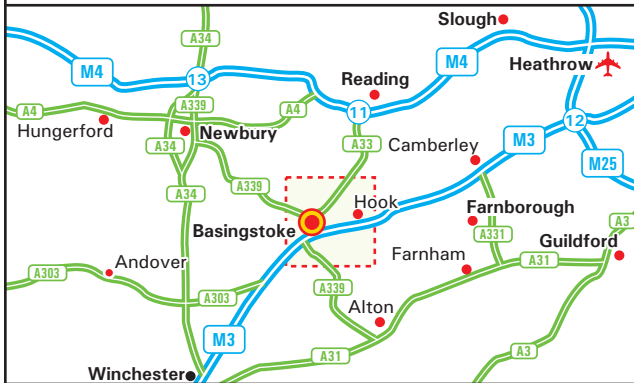

Access Legal from Shoosmiths
Quantum House, Basing View
Basingstoke RG21 4EX
Tel: 08700 866200 - Fax: 08700 866201
DX: 98574 Basingstoke 3
Email: basingstoke@shoosmiths.co.uk

From the M3 J6

- Leave the M3 at Junction 6, (signed Basingstoke, Newbury, Alton & A339).
- At the Blackdam roundabout take the second exit onto the A339 (Ringway East) signposted Basingstoke.
- Take the first exit onto Churchill Way East (A3010).
- Leave Churchill Way East at the next slip road.
- Pass under Churchill Way East then turn right into Basing View.
- Our Office is located shortly on the left-hand side.

From the M4 J11

- Leave the M4 and join the A33 towards Basingstoke.
- At the roundabout junction with the A339 (Ringway) take the second exit on to the Ringway East towards the M3.
- Take the first exit on to the A3010 (Churchill Way East).
- Leave Churchill Way East at the next slip road.
- Pass under Churchill Way East then turn right into Basing View.
- Our Office is located shortly on the left-hand side.