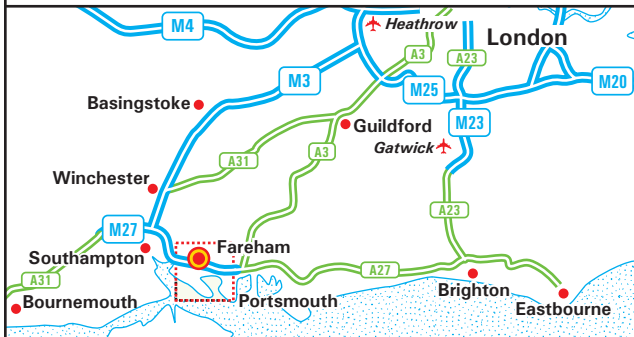

**From the M3** 🚗

- Follow the M3 southbound towards Southampton.
- Leave the M3 at junction 14 and join the M27 eastbound towards Portsmouth.
- Leave the M27 at junction 9, and at the roundabout at the top of the sliproad, take the first exit onto Whiteley Way.
- Take the third exit at the next roundabout onto Parkway.
- Follow the road around to the left, our office is located on the right-hand side.

**From the A3/A3(M)** 🚗

- Follow the A3 southbound towards Portsmouth.
- Leave the A3(M) at junction 5 and join the A27 westbound towards Southampton.
- Continue onto the M27, then leave the M27 at junction 9.
- At the roundabout at the top of the sliproad, take the third exit onto Whiteley Way.
- Take the third exit at the next roundabout onto Parkway.
- Follow the road around to the left, our office is located on the right-hand side.