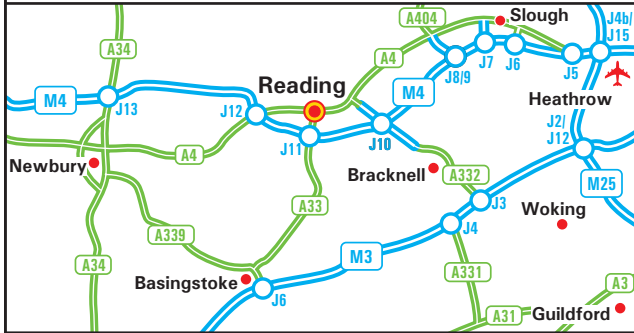

Access Legal from Shoosmiths
 Apex Plaza, Forbury Road
 Reading, Berkshire RG1 1SH
 Tel: 08700 868800 - Fax: 08700 868801
 Email: reading@shoosmiths.co.uk

From M4

- Leave the M4 at junction 10 and join the A329(M) towards Reading.
- Leave the A329 and join the A4 towards Central Reading.
- At the crossroads with the A329 carry on down the A4 towards Reading.
- Move to the right lane and take a right turn towards Town Centre & Caversham.
- Go to the end of the road and turn right at the lights on to the Ring Road in an anti-clockwise direction.
- Follow the road round to the left and go straight over the traffic lights.
- At the next roundabout take the first exit left.
- At the next roundabout go straight over, you will pass Apex plaza on your right hand side.
- At the next mini-roundabout turn right and follow the road round to the back of the building to gain access to the car park.

From Maidenhead

- Join the A4 towards Reading.
 (See From M4 point 2).

By Train

- Apex Plaza is located directly next to Reading station and is accessible via a flyover from the main concourse.
- During the week the Railair Coach between Heathrow Airport and Reading Station runs every 15 minutes.
- For further train service information, please telephone the National Rail Enquiry Line 08457 48 49 50.